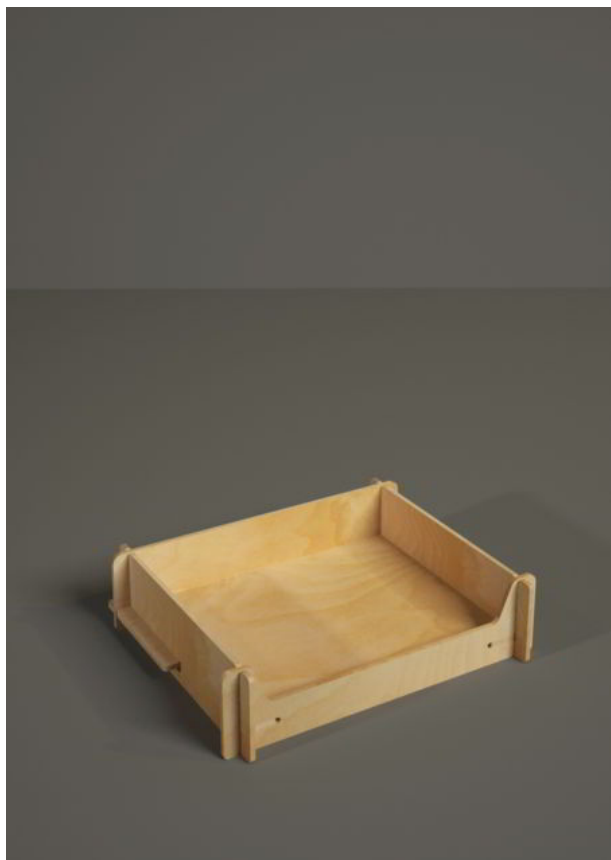

B1043 - Simple Box

(40 L x 9 H x 33 P cm.)

B1043 Simple Box it's a tabletop display for food products, cosmetics, house goods or pets items.

Wood type: 6 mm.

Suggested max load per shelf: 15-20 Kg.