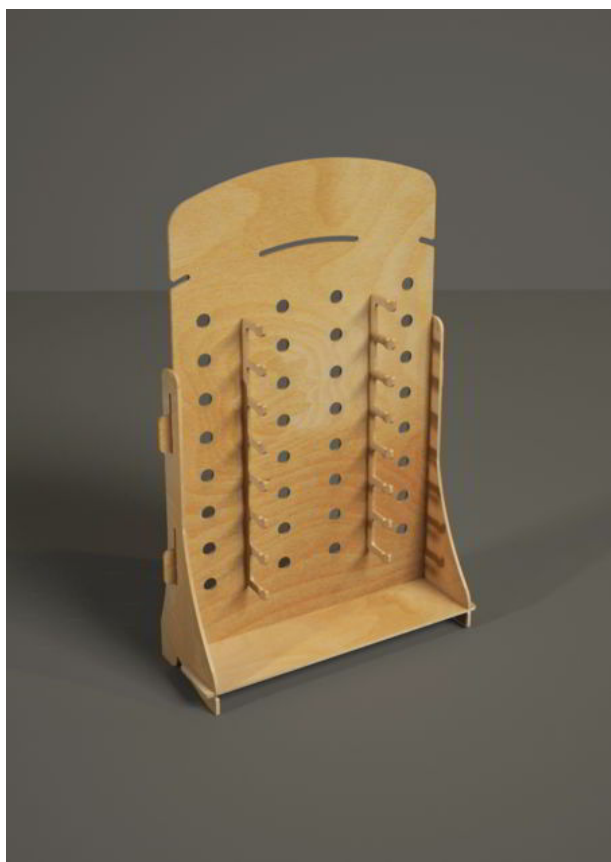

B1046 - Smart

(26 L x 54 H x 24 P cm.)

B1046 Smart it's a tabletop display for food products, cosmetics, house goods or pets items.

Wood type: 6 mm.

Suggested max load per shelf: 15-20 Kg.

B1047 - Caipiroska

(52 L x 82 H x 20 P cm.)

B1047 Caipiroska it's a tabletop display for food products, cosmetics, house goods or pets items. Questo espositore ha lo spazio per esporre 16 paia di occhiali

Wood type: 6 mm.