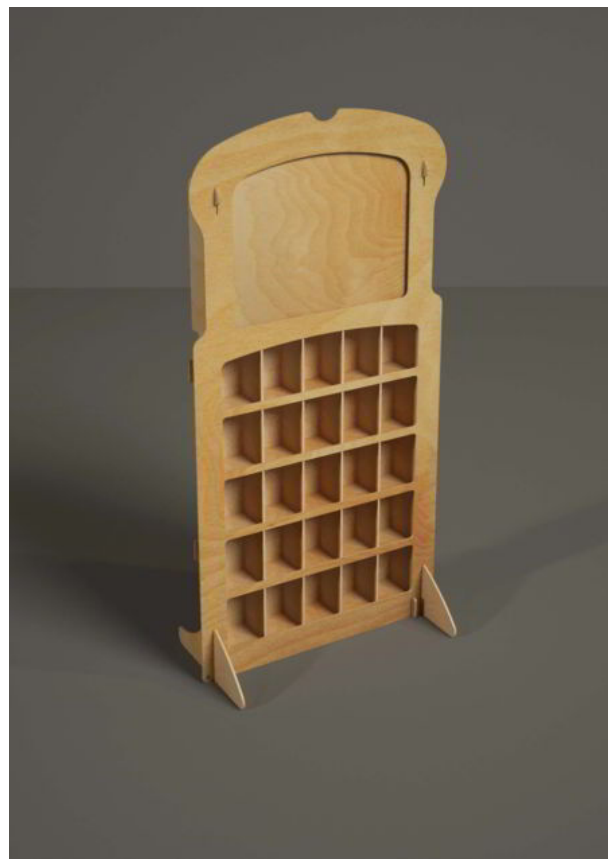

Suggested max load per shelf: 25-30 Kg.

B1054 - Bistrot

(54 L x 76 H x 28 P cm.)

B1054 Bistrot it's a tabletop display for food products, cosmetics, house goods or pets items.

Wood type: 6 mm.

Suggested max load per shelf: 15-20 Kg.

B1056 - Post Card

(72 L x 145 H x 48 P cm.)

B1056 Post Card it's a tabletop display for food products, cosmetics, house goods or pets items.

Wood type: 6 mm.

Suggested max load per shelf: 15-20 Kg.

B1057 - Arturo