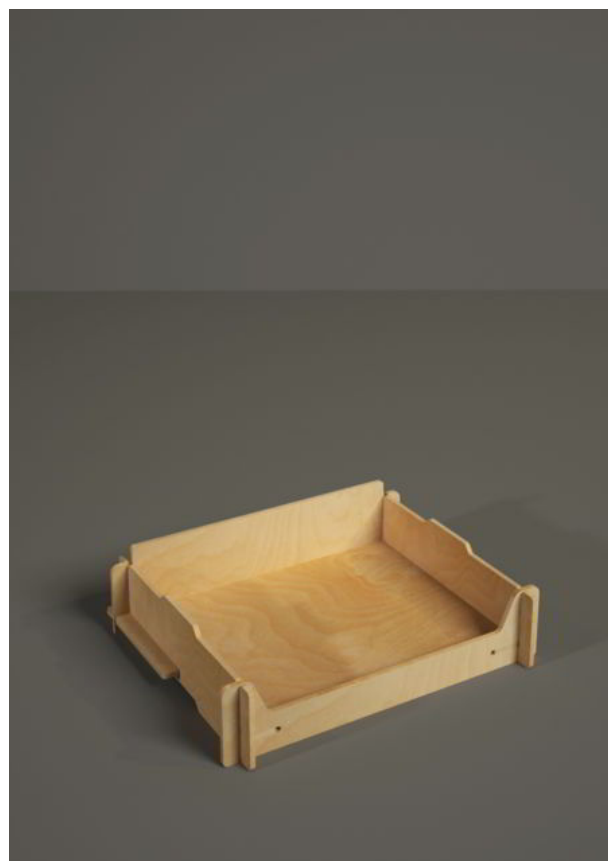

B1042 Fly One it's a tabletop display for food products, cosmetics, house goods or pets items.

Wood type: 6 mm.

Suggested max load per shelf: 15-20 Kg.

B1043 - Simple Box

(40 L x 9 H x 33 P cm.)

B1043 Simple Box it's a tabletop display for food products, cosmetics, house goods or pets items.

Wood type: 6 mm.

Suggested max load per shelf: 15-20 Kg.

B1044 - Modular Box

(40 L x 11 H x 33 P cm.)

B1044 Modular Box it's a tabletop display for food products, cosmetics, house goods or pets items.

Wood type: 6 mm.

Suggested max load per shelf: 15-20 Kg.

B1045 - Otto

(39 L x 67 H x 29 P cm.)

B1045 Otto it's a tabletop display for food products, cosmetics, house goods or pets items.

Wood type: 6 mm.

Suggested max load per shelf: 15-20 Kg.