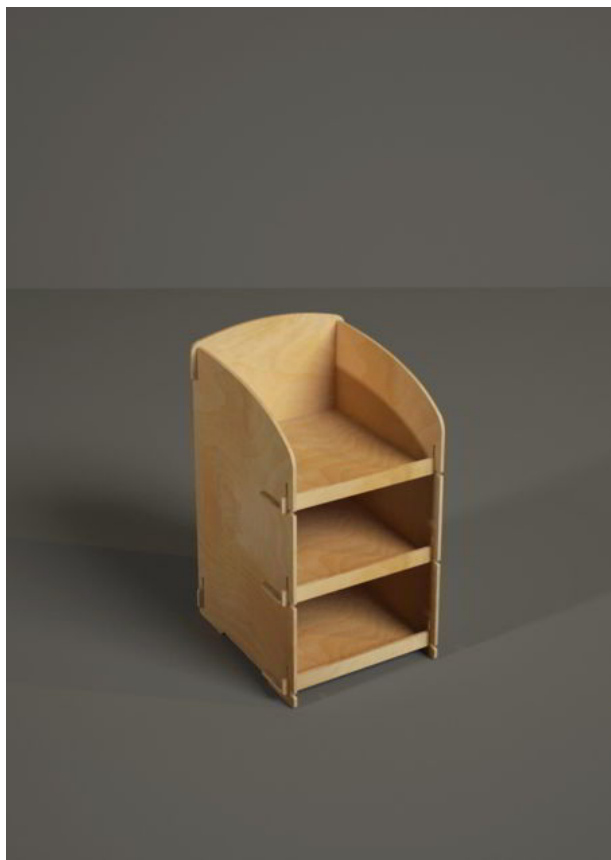

B1061 - Holliwood

(29 L x 53 H x 33 P cm.)

B1061 Holliwood it's a tabletop display for food products, cosmetics, house goods or pets items.

Wood type: 6 mm.

Suggested max load per shelf: 15-20 Kg.

B1062 - Sweet Tree

(40 L x 57 H x 22 P cm.)

B1062 Sweet Tree it's a blister pack tabletop display for food products, cosmetics, house goods or pets items.

Questo espositore ha lo spazio per appendere 6 ganci

Wood type: 9 mm.

Suggested max load per shelf: 25-30 Kg.