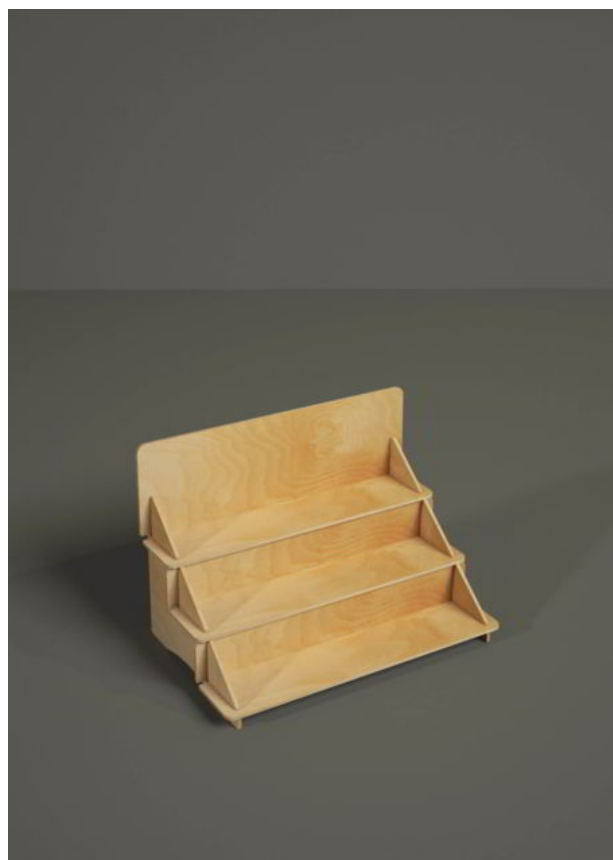

Tabletop displays

Tabletop wooden displays are the perfect choice to give visibility and prestige to your products.

Suitable for advertising flyers and generally to promote your products on the reception desks, information points or even near the cash desks, as a last chance to purchase.

Suggested max load per shelf: 15-20 Kg.

B1013 - Bellini

(47 L x 77 H x 31 P cm.)

B1013 Bellini it's a tabletop display for food products, cosmetics, house goods or pets items.

Wood type: 6 mm.

Suggested max load per shelf: 15-20 Kg.

B1014 - Negroni

(42 L x 80 H x 42 P cm.)

B1014 Negroni it's a tabletop display for food products, cosmetics, house goods or pets items.

Wood type: 6 mm.

Suggested max load per shelf: 15-20 Kg.

B1015 - Stair

(52 L x 36 H x 33 P cm.)

B1015 Stair it's a tabletop display for food products, cosmetics, house goods or pets items.

Wood type: 6 mm.

Suggested max load per shelf: 15-20 Kg.

B1016 - Spritz

(40 L x 44 H x 31 P cm.)