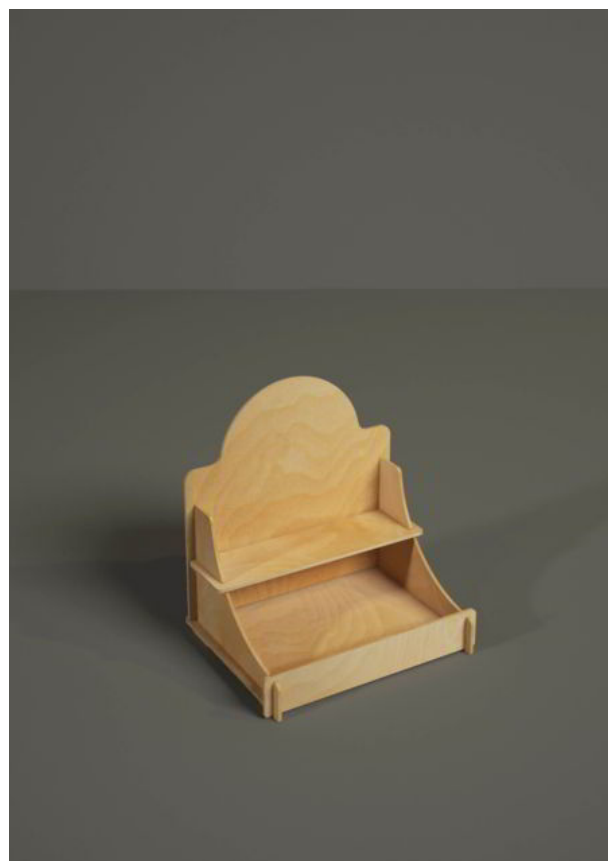

Tabletop displays

Tabletop wooden displays are the perfect choice to give visibility and prestige to your products.

Suitable for advertising flyers and generally to promote your products on the reception desks, information points or even near the cash desks, as a last chance to purchase.

(52 L x 36 H x 33 P cm.)

B1015 Stair it's a tabletop display for food products, cosmetics, house goods or pets items.

Wood type: 6 mm.

Suggested max load per shelf: 15-20 Kg.

B1016 - Spritz

(40 L x 44 H x 31 P cm.)

B1016 Spritz it's a tabletop display for food products, cosmetics, house goods or pets items.

Wood type: 6 mm.

Suggested max load per shelf: 15-20 Kg.

B1018 - Tom Collins

(23 L x 35 H x 35 P cm.)

B1018 Tom Collins it's a tabletop display for food products, cosmetics, house goods or pets items.