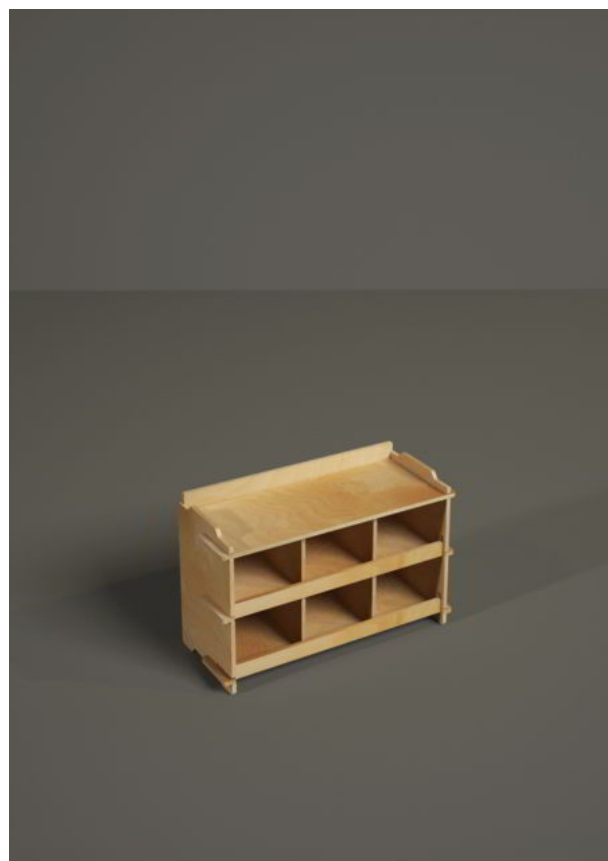

B1060 - Lego

(33 L x 23 H x 15 P cm.)

B1060 Lego it's a tabletop display for food products, cosmetics, house goods or pets items.

Wood type: 6 mm.

Suggested max load per shelf: 15-20 Kg.