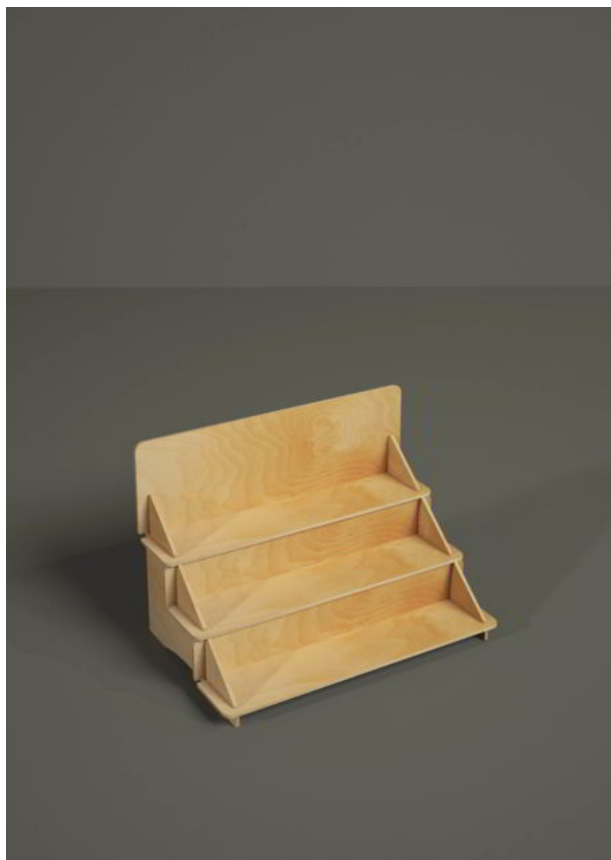

## **Tabletop displays**

Tabletop wooden displays are the perfect choice to give visibility and prestige to your products.

Suitable for advertising flyers and generally to promote your products on the reception desks, information points or even near the cash desks, as a last chance to purchase.

## B1013 - Bellini

(47 L x 77 H x 31 P cm.)

B1013 Bellini it's a tabletop display for food products, cosmetics, house goods or pets items.

Wood type: 6 mm.

Suggested max load per shelf: 15-20 Kg.

## B1014 - Negroni

(42 L x 80 H x 42 P cm.)

B1014 Negroni it's a tabletop display for food products, cosmetics, house goods or pets items.

Wood type: 6 mm.

Suggested max load per shelf: 15-20 Kg.

## B1015 - Stair

(52 L x 36 H x 33 P cm.)

B1015 Stair it's a tabletop display for food products, cosmetics, house goods or pets items.

Wood type: 6 mm.

Suggested max load per shelf: 15-20 Kg.