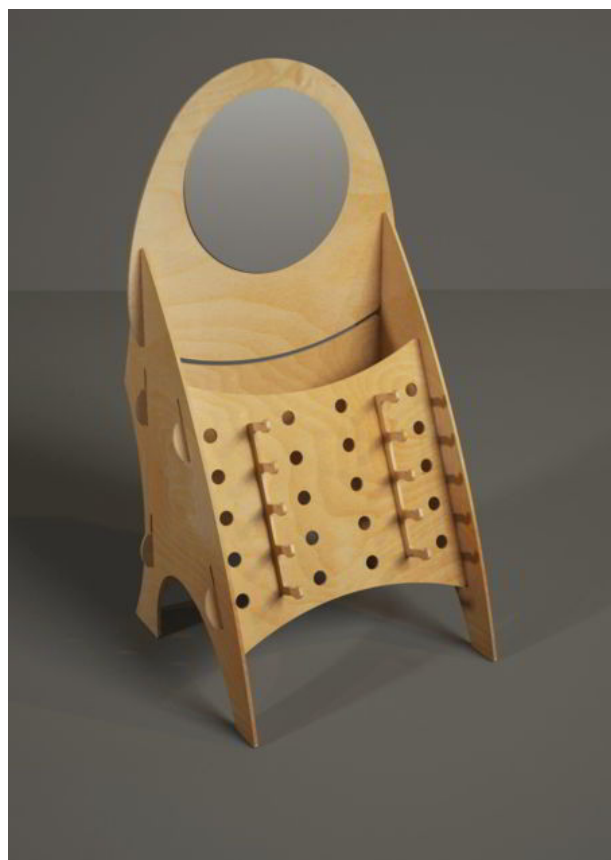

## B1051 - Cat

(19 L x 28 H x 38 P cm.)

B1051 Cat it's a tabletop display for food products, cosmetics, house goods or pets items.

Wood type: 6 mm.

Suggested max load per shelf: 15-20 Kg.

## B1052 - Table Lux

(50 L x 96 H x 44 P cm.)

B1052 Table Lux it's a tabletop display for food products, cosmetics, house goods or pets items. Questo espositore ha lo spazio per esporre 10 paia di occhiali