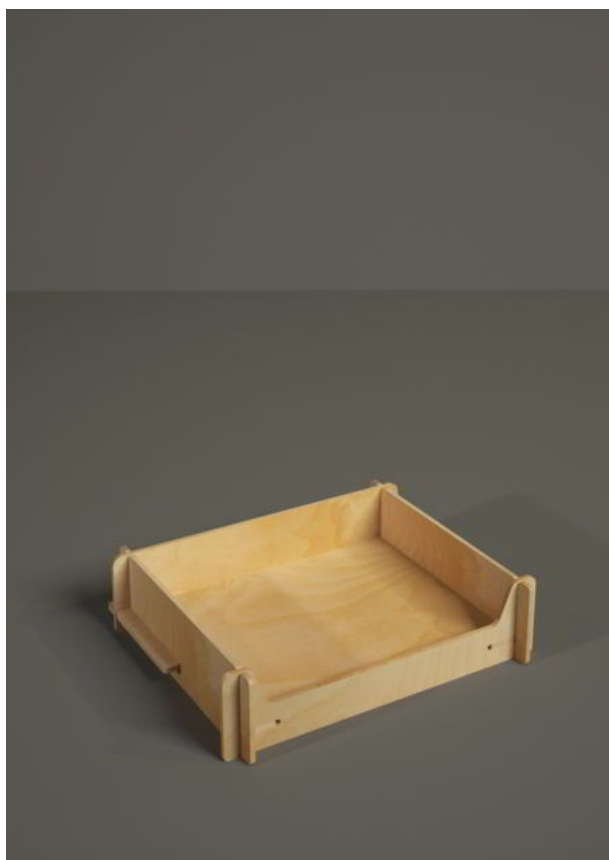

## B1041 - Kelly

(35 L x 30 H x 22 P cm.)

B1041 Kelly it's a tabletop display for food products, cosmetics, house goods or pets items.

Wood type: 6 mm.

Suggested max load per shelf: 15-20 Kg.

## B1042 - Fly One

(45 L x 85 H x 30 P cm.)

B1042 Fly One it's a tabletop display for food products, cosmetics, house goods or pets items.

Wood type: 6 mm.

Suggested max load per shelf: 15-20 Kg.

## B1043 - Simple Box

(40 L x 9 H x 33 P cm.)

B1043 Simple Box it's a tabletop display for food products, cosmetics, house goods or pets items.

Wood type: 6 mm.

Suggested max load per shelf: 15-20 Kg.