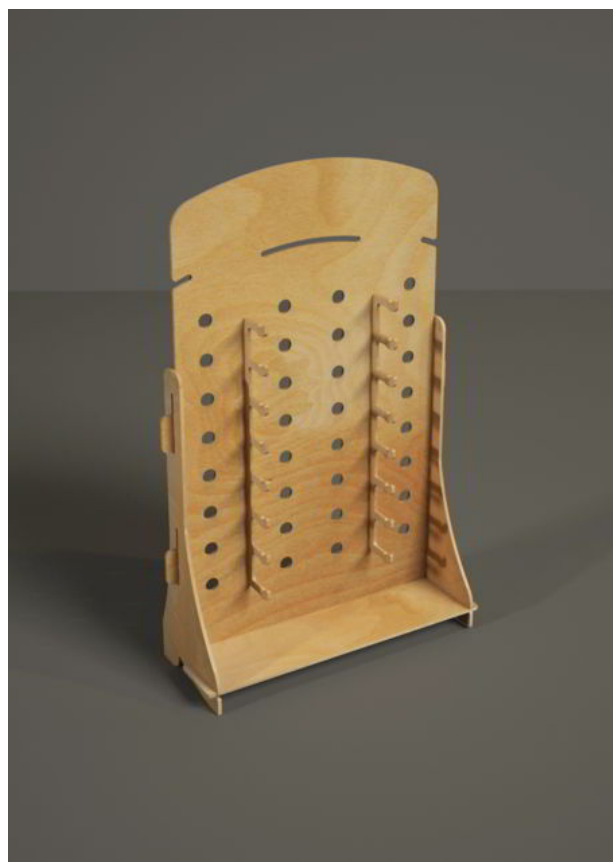

## B1046 - Smart

(26 L x 54 H x 24 P cm.)

B1046 Smart it's a tabletop display for food products, cosmetics, house goods or pets items.

Wood type: 6 mm.

Suggested max load per shelf: 15-20 Kg.

## B1047 - Caipiroska

(52 L x 82 H x 20 P cm.)

B1047 Caipiroska it's a tabletop display for food products, cosmetics, house goods or pets items. Questo espositore ha lo spazio per esporre 16 paia di occhiali