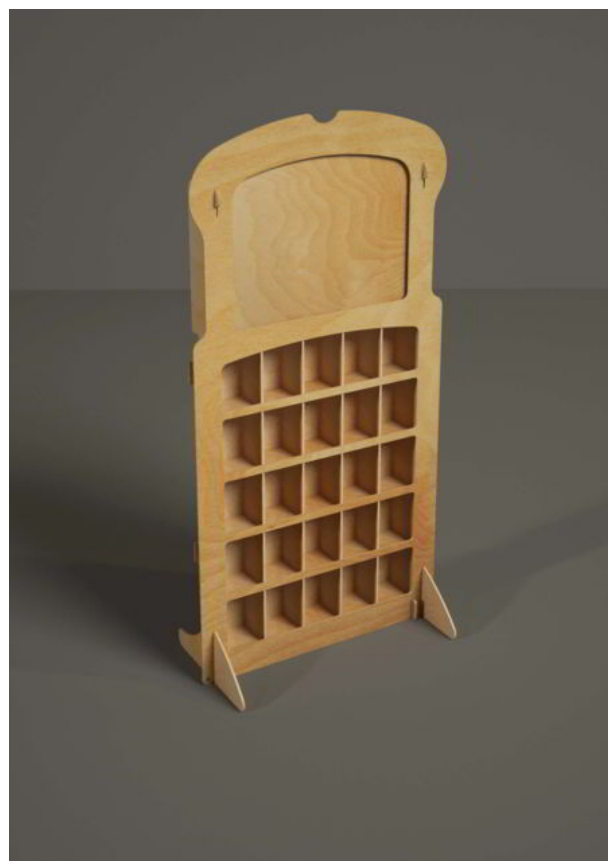

## **B1054 - Bistrot**

*(54 L x 76 H x 28 P cm.)*

B1054 Bistrot it's a tabletop display for food products, cosmetics, house goods or pets items.

*Wood type: 6 mm.*

*Suggested max load per shelf: 15-20 Kg.*

## **B1056 - Post Card**

*(72 L x 145 H x 48 P cm.)*

B1056 Post Card it's a tabletop display for food products, cosmetics, house goods or pets items.

*Wood type: 6 mm.*

*Suggested max load per shelf: 15-20 Kg.*