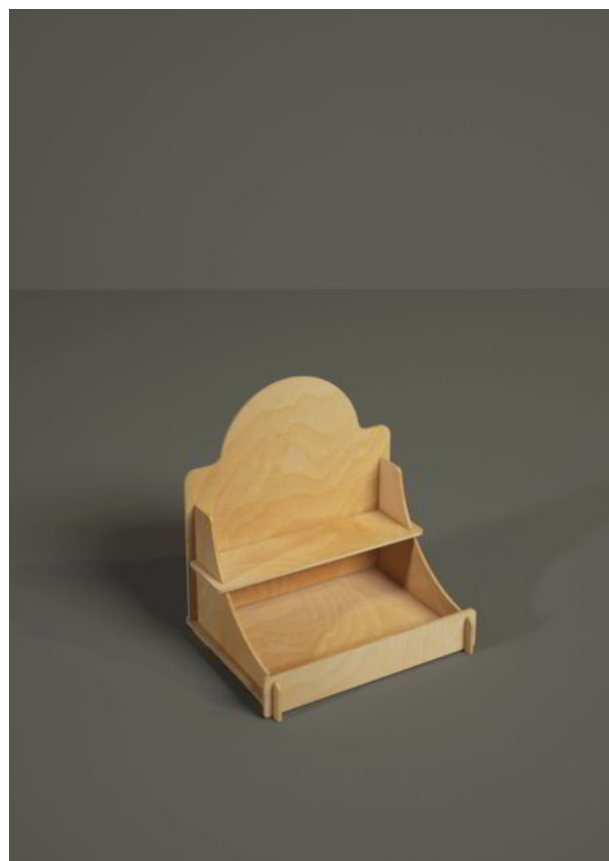

## B1013 - Bellini

(47 L x 77 H x 31 P cm.)

B1013 Bellini it's a tabletop display for food products, cosmetics, house goods or pets items.

Wood type: 6 mm.

Suggested max load per shelf: 15-20 Kg.

## B1015 - Stair

(52 L x 36 H x 33 P cm.)

B1015 Stair it's a tabletop display for food products, cosmetics, house goods or pets items.

Wood type: 6 mm.

Suggested max load per shelf: 15-20 Kg.

## B1016 - Spritz

(40 L x 44 H x 31 P cm.)

B1016 Spritz it's a tabletop display for food products, cosmetics, house goods or pets items.

Wood type: 6 mm.

Suggested max load per shelf: 15-20 Kg.