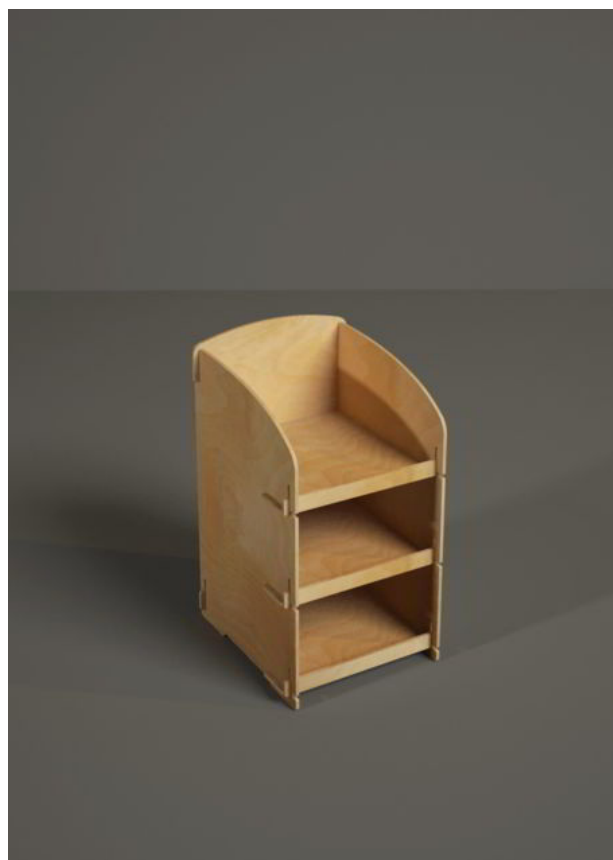

## B1059 - Table Barrel

(39 L x 90 H x 39 P cm.)

B1059 Table Barrel it's a tabletop display for food products, cosmetics, house goods or pets items.

Wood type: 6 mm.

Suggested max load per shelf: 15-20 Kg.

## B1060 - Lego

(33 L x 23 H x 15 P cm.)

B1060 Lego it's a tabletop display for food products, cosmetics, house goods or pets items.

Wood type: 6 mm.

Suggested max load per shelf: 15-20 Kg.

## B1061 - Holliwood

(29 L x 53 H x 33 P cm.)

B1061 Holliwood it's a tabletop display for food products, cosmetics, house goods or pets items.

Wood type: 6 mm.

Suggested max load per shelf: 15-20 Kg.