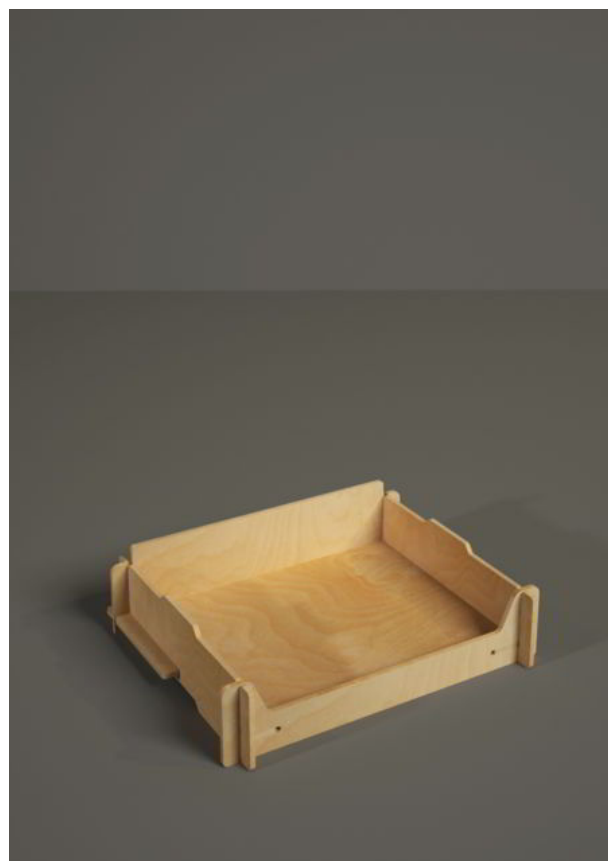

## B1042 - Fly One

(45 L x 85 H x 30 P cm.)

B1042 Fly One it's a tabletop display for food products, cosmetics, house goods or pets items.

Wood type: 6 mm.

Suggested max load per shelf: 15-20 Kg.

## B1043 - Simple Box

(40 L x 9 H x 33 P cm.)

B1043 Simple Box it's a tabletop display for food products, cosmetics, house goods or pets items.

Wood type: 6 mm.

Suggested max load per shelf: 15-20 Kg.

## B1044 - Modular Box

(40 L x 11 H x 33 P cm.)

B1044 Modular Box it's a tabletop display for food products, cosmetics, house goods or pets items.

Wood type: 6 mm.

Suggested max load per shelf: 15-20 Kg.