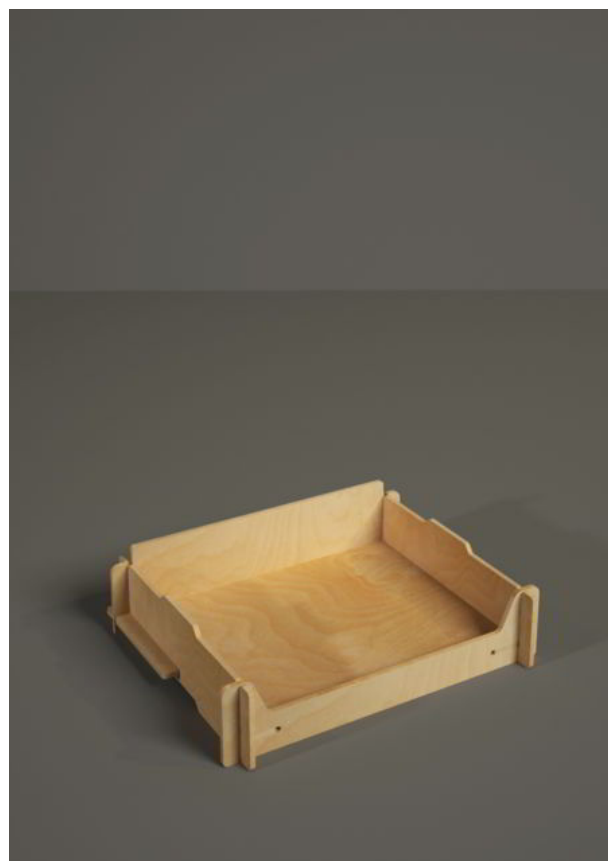

B1044 - Modular Box

(40 L x 11 H x 33 P cm.)

B1044 Modular Box it's a tabletop display for food products, cosmetics, house goods or pets items.

Wood thickness: 6 mm.

Suggested max load per shelf: 15-20 Kg.