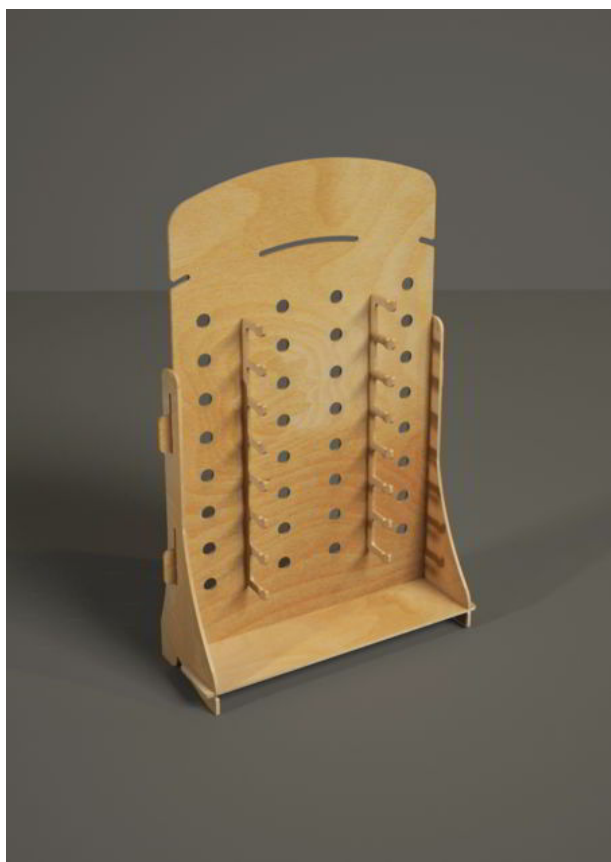

Wood thickness: 6 mm.

Suggested max load per shelf: 15-20 Kg.

B1046 - Smart

(26 L x 54 H x 24 P cm.)

B1046 Smart it's a tabletop display for food products, cosmetics, house goods or pets items.

Wood thickness: 6 mm.

Suggested max load per shelf: 15-20 Kg.

B1047 - Caipiroska

(52 L x 82 H x 20 P cm.)

B1047 Caipiroska it's a tabletop display for food products, cosmetics, house goods or pets items. Questo espositore ha lo spazio per esporre 16 paia di occhiali