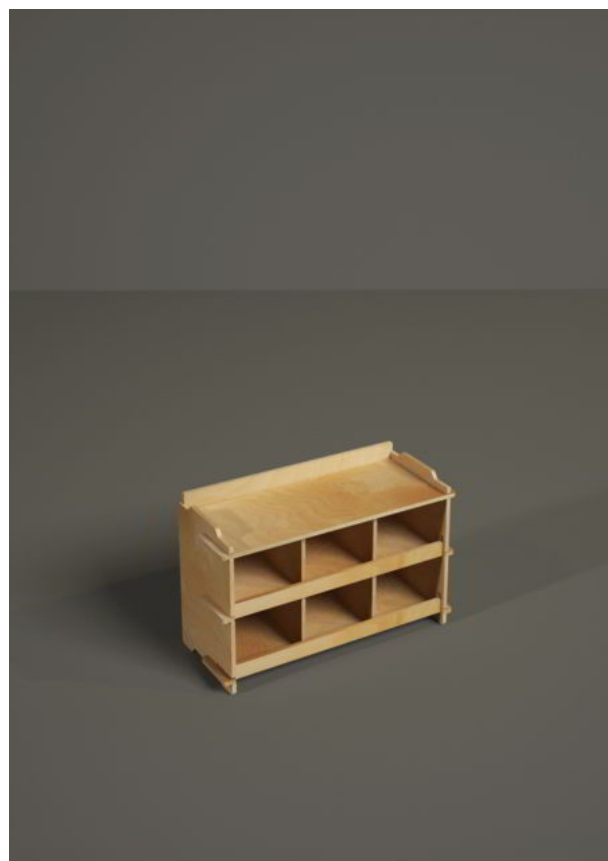

Wood thickness: 6 mm.

Suggested max load per shelf: 15-20 Kg.

B1059 - Table Barrel

(39 L x 90 H x 39 P cm.)

B1059 Table Barrel it's a tabletop display for food products, cosmetics, house goods or pets items.

Wood thickness: 6 mm.

Suggested max load per shelf: 15-20 Kg.

B1060 - Lego

(33 L x 23 H x 15 P cm.)

B1060 Lego it's a tabletop display for food products, cosmetics, house goods or pets items.

Wood thickness: 6 mm.

Suggested max load per shelf: 15-20 Kg.

B1061 - Holliwood

(29 L x 53 H x 33 P cm.)

B1061 Holliwood it's a tabletop display for food products, cosmetics, house goods or pets items.

Wood thickness: 6 mm.

Suggested max load per shelf: 15-20 Kg.