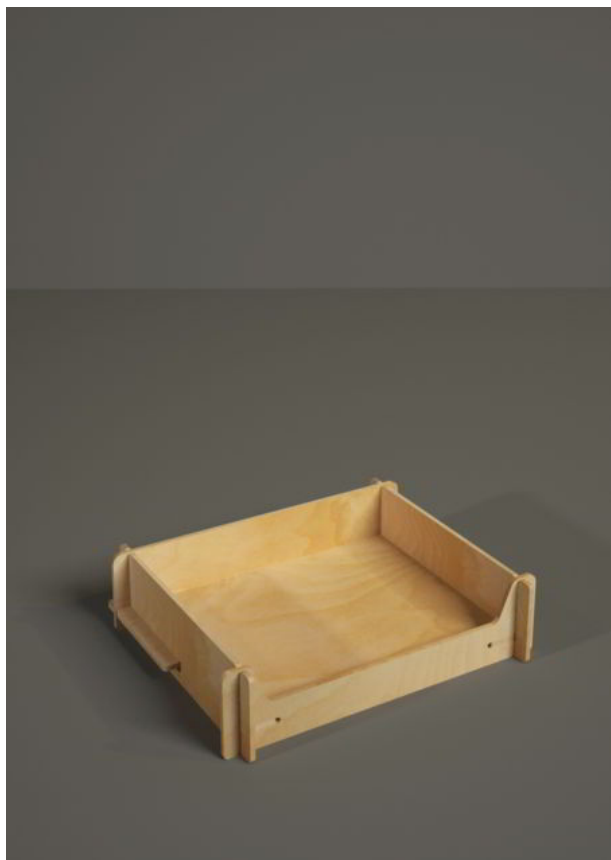

B1041 - Kelly

(35 L x 30 H x 22 P cm.)

B1041 Kelly it's a tabletop display for food products, cosmetics, house goods or pets items.

Wood thickness: 6 mm.

Suggested max load per shelf: 15-20 Kg.

B1042 - Fly One

(45 L x 85 H x 30 P cm.)

B1042 Fly One it's a tabletop display for food products, cosmetics, house goods or pets items.

Wood thickness: 6 mm.

Suggested max load per shelf: 15-20 Kg.

B1043 - Simple Box

(40 L x 9 H x 33 P cm.)

B1043 Simple Box it's a tabletop display for food products, cosmetics, house goods or pets items.

Wood thickness: 6 mm.

Suggested max load per shelf: 15-20 Kg.

B1044 - Modular Box

(40 L x 11 H x 33 P cm.)