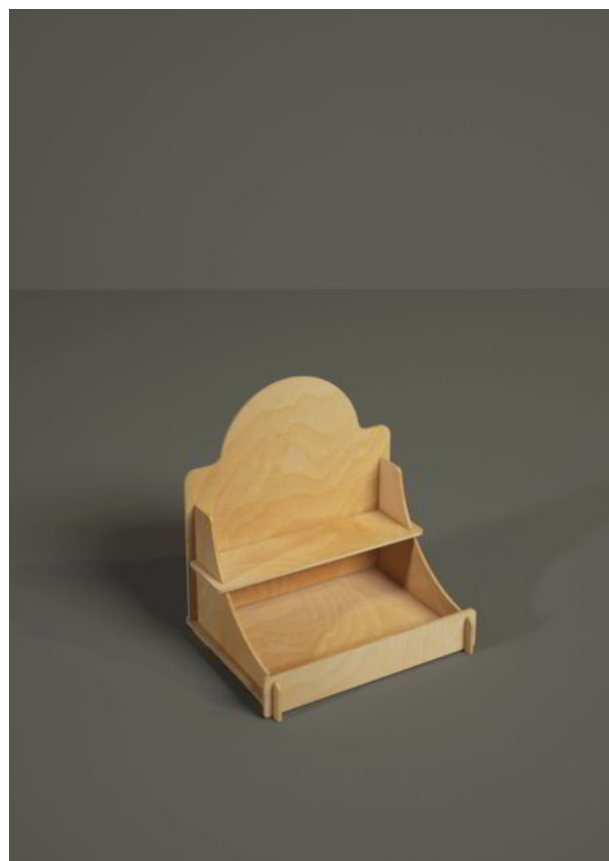

Tabletop displays

Tabletop wooden displays are the perfect choice to give visibility and prestige to your products.

Suitable for advertising flyers and generally to promote your products on the reception desks, information points or even near the cash desks, as a last chance to purchase.

B1015 - Stair

(52 L x 36 H x 33 P cm.)

B1015 Stair it's a tabletop display for food products, cosmetics, house goods or pets items.

Wood thickness: 6 mm.

Suggested max load per shelf: 15-20 Kg.

B1016 - Spritz

(40 L x 44 H x 31 P cm.)

B1016 Spritz it's a tabletop display for food products, cosmetics, house goods or pets items.

Wood thickness: 6 mm.

Suggested max load per shelf: 15-20 Kg.

B1018 - Tom Collins

(23 L x 35 H x 35 P cm.)

B1018 Tom Collins it's a tabletop display for food products, cosmetics, house goods or pets items.

Wood thickness: 6 mm.

Suggested max load per shelf: 15-20 Kg.

B1019 - Cuba Libre

(27 L x 26 H x 25 P cm.)