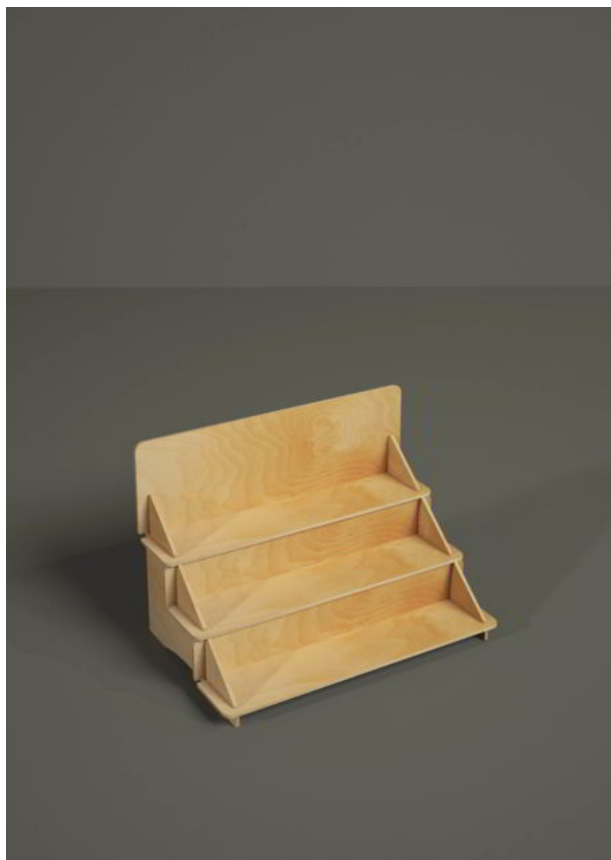

Tabletop displays

Tabletop wooden displays are the perfect choice to give visibility and prestige to your products.

Suitable for advertising flyers and generally to promote your products on the reception desks, information points or even near the cash desks, as a last chance to purchase.

Wood thickness: 6 mm.

Suggested max load per shelf: 15-20 Kg.

B1013 - Bellini

(47 L x 77 H x 31 P cm.)

B1013 Bellini it's a tabletop display for food products, cosmetics, house goods or pets items.

Wood thickness: 6 mm.

Suggested max load per shelf: 15-20 Kg.

B1014 - Negroni

(42 L x 80 H x 42 P cm.)

B1014 Negroni it's a tabletop display for food products, cosmetics, house goods or pets items.

Wood thickness: 6 mm.

Suggested max load per shelf: 15-20 Kg.

B1015 - Stair

(52 L x 36 H x 33 P cm.)

B1015 Stair it's a tabletop display for food products, cosmetics, house goods or pets items.

Wood thickness: 6 mm.

Suggested max load per shelf: 15-20 Kg.

B1016 - Spritz