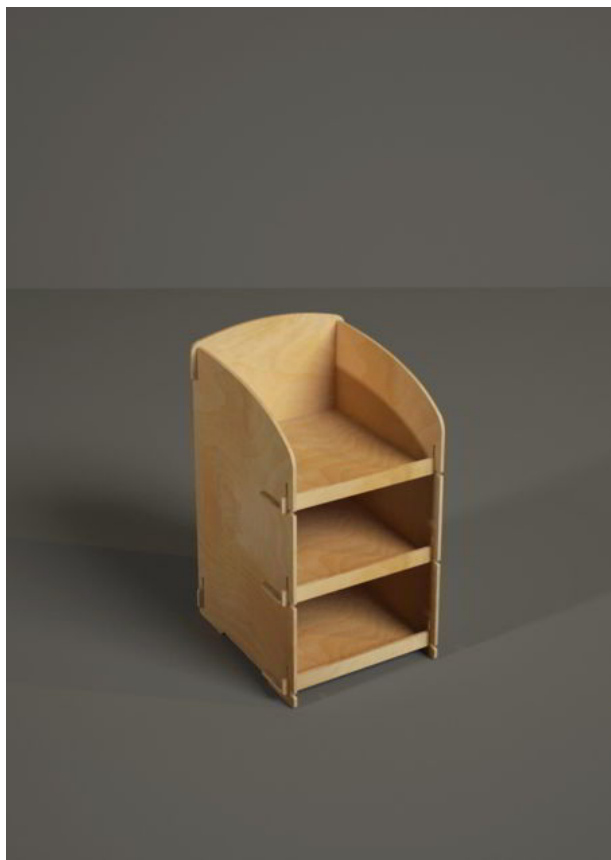

Wood thickness: 6 mm.

Suggested max load per shelf: 15-20 Kg.

B1059 - Table Barrel

(39 L x 90 H x 39 P cm.)

B1059 Table Barrel it's a tabletop display for food products, cosmetics, house goods or pets items.

Wood thickness: 6 mm.

Suggested max load per shelf: 15-20 Kg.

B1060 - Lego

(33 L x 23 H x 15 P cm.)

B1060 Lego it's a tabletop display for food products, cosmetics, house goods or pets items.

Wood thickness: 6 mm.

Suggested max load per shelf: 15-20 Kg.

B1061 - Holliwood

(29 L x 53 H x 33 P cm.)

B1061 Holliwood it's a tabletop display for food products, cosmetics, house goods or pets items.

Wood thickness: 6 mm.

Suggested max load per shelf: 15-20 Kg.