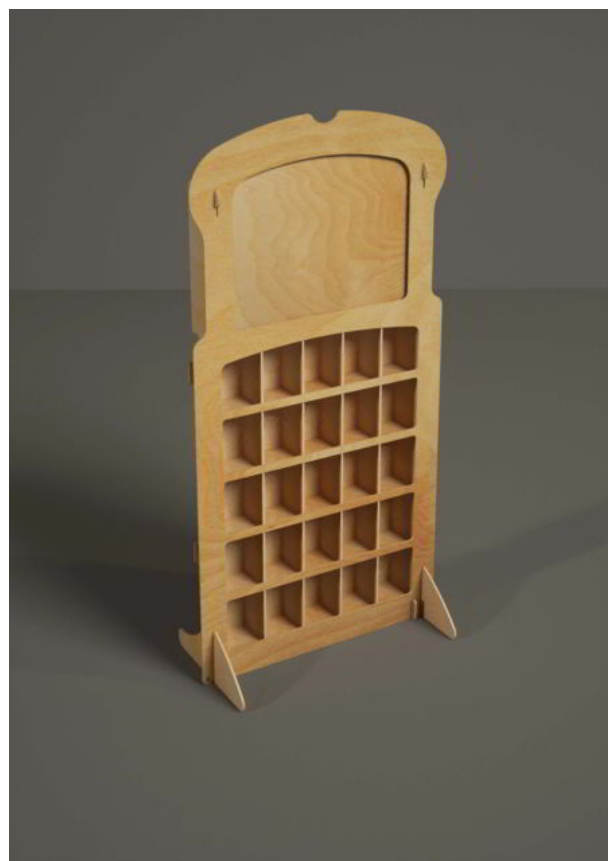

## B1054 - Bistrot

(54 L x 76 H x 28 P cm.)

B1054 Bistrot it's a tabletop display for food products, cosmetics, house goods or pets items.

Wood thickness: 6 mm.

Suggested max load per shelf: 15-20 Kg.

## B1056 - Post Card

(72 L x 145 H x 48 P cm.)

B1056 Post Card it's a tabletop display for food products, cosmetics, house goods or pets items.

Wood thickness: 6 mm.

Suggested max load per shelf: 15-20 Kg.