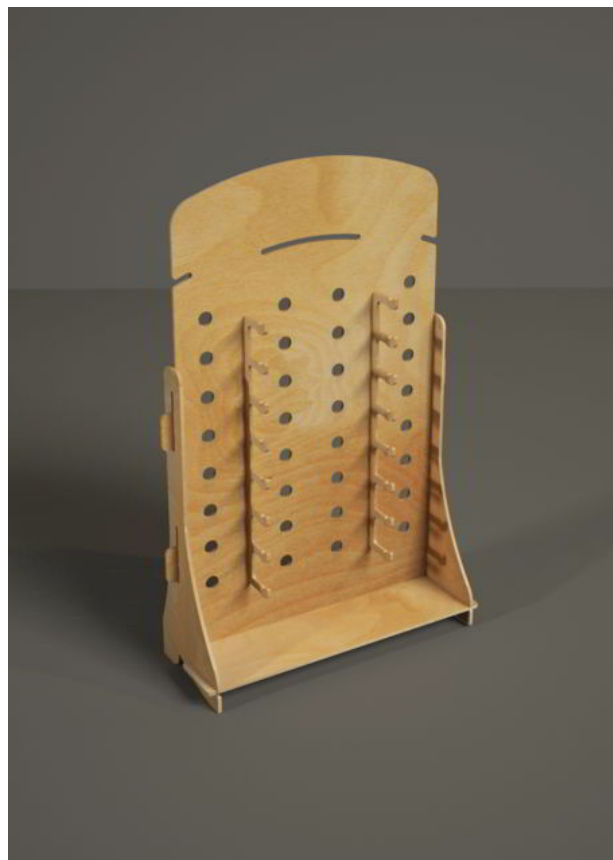

## B1046 - Smart

(26 L x 54 H x 24 P cm.)

B1046 Smart it's a tabletop display for food products, cosmetics, house goods or pets items.

Wood thickness: 6 mm.

Suggested max load per shelf: 15-20 Kg.

## B1047 - Caipiroska

(52 L x 82 H x 20 P cm.)

B1047 Caipiroska it's a tabletop display for food products, cosmetics, house goods or pets items. Questo espositore ha lo spazio per esporre 16 paia di occhiali