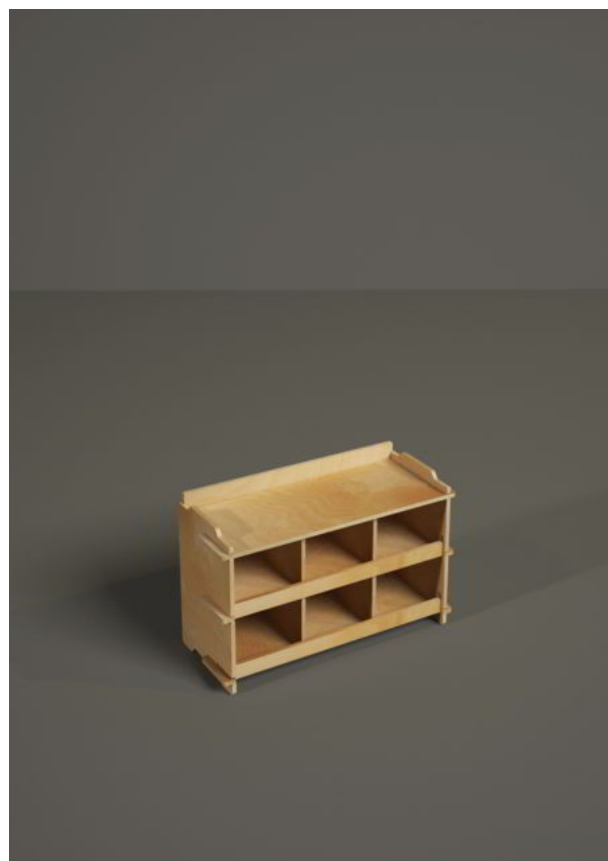

B1060 - Lego

(33 L x 23 H x 15 P cm.)

B1060 Lego it's a tabletop display for food products, cosmetics, house goods or pets items.

Wood thickness: 6 mm.

Suggested max load per shelf: 15-20 Kg.