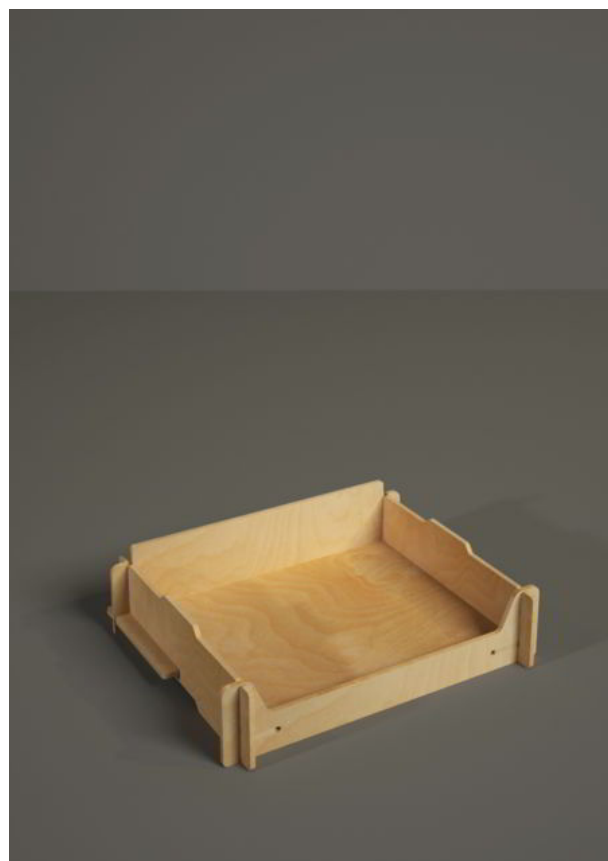

## B1042 - Fly One

(45 L x 85 H x 30 P cm.)

B1042 Fly One it's a tabletop display for food products, cosmetics, house goods or pets items.

Wood thickness: 6 mm.

Suggested max load per shelf: 15-20 Kg.

## B1043 - Simple Box

(40 L x 9 H x 33 P cm.)

B1043 Simple Box it's a tabletop display for food products, cosmetics, house goods or pets items.

Wood thickness: 6 mm.

Suggested max load per shelf: 15-20 Kg.

## B1044 - Modular Box

(40 L x 11 H x 33 P cm.)

B1044 Modular Box it's a tabletop display for food products, cosmetics, house goods or pets items.

Wood thickness: 6 mm.

Suggested max load per shelf: 15-20 Kg.