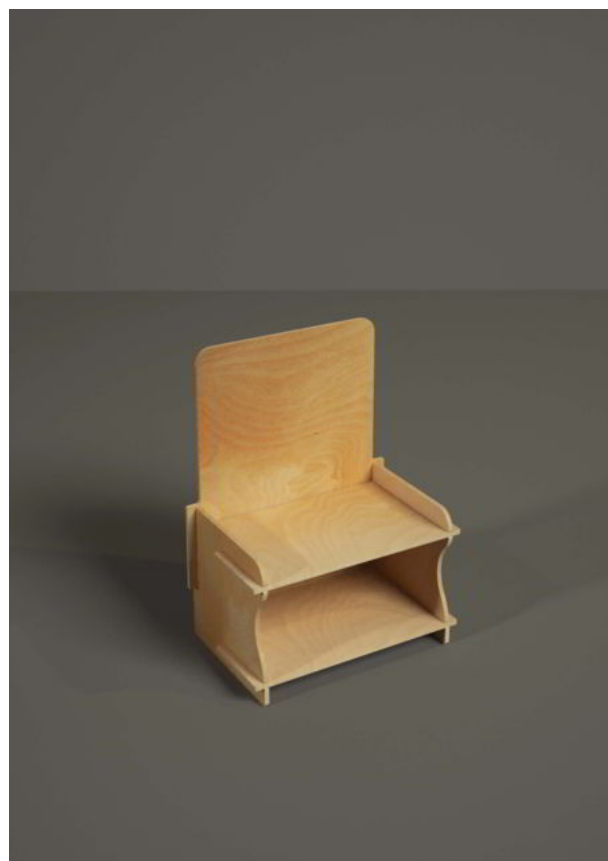

## B1027 - Praga

(38 L x 60 H x 40 P cm.)

B1027 Praga it's a tabletop display for food products, cosmetics, house goods or pets items.

Wood thickness: 6 mm.

Suggested max load per shelf: 15-20 Kg.

## B1028 - Kir

(29 L x 38 H x 22 P cm.)

B1028 Kir it's a tabletop display for food products, cosmetics, house goods or pets items.

Wood thickness: 6 mm.

Suggested max load per shelf: 15-20 Kg.

## B1029 - Highball

(33 L x 60 H x 33 P cm.)

B1029 Highball it's a tabletop display for food products, cosmetics, house goods or pets items.

Wood thickness: 6 mm.

Suggested max load per shelf: 15-20 Kg.