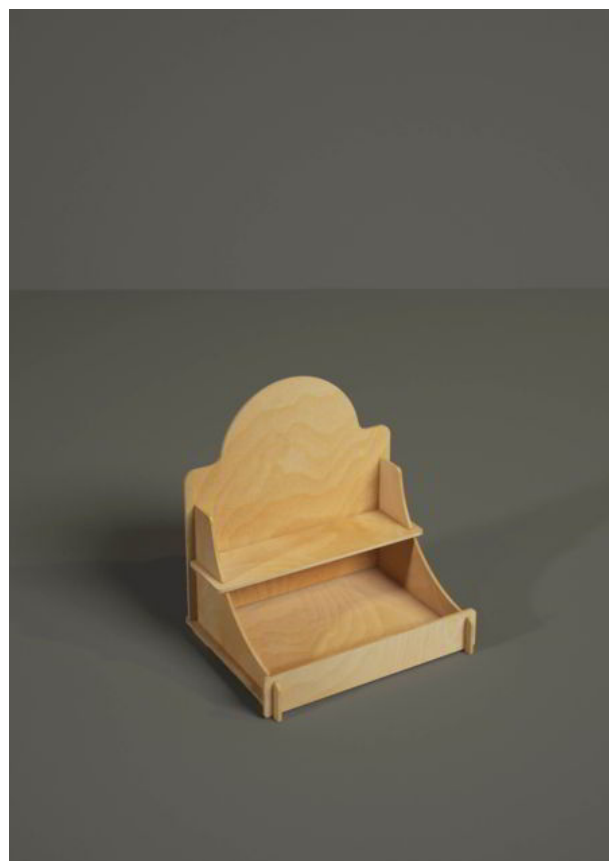

## B1013 - Bellini

(47 L x 77 H x 31 P cm.)

B1013 Bellini it's a tabletop display for food products, cosmetics, house goods or pets items.

Wood thickness: 6 mm.

Suggested max load per shelf: 15-20 Kg.

## B1015 - Stair

(52 L x 36 H x 33 P cm.)

B1015 Stair it's a tabletop display for food products, cosmetics, house goods or pets items.

Wood thickness: 6 mm.

Suggested max load per shelf: 15-20 Kg.

## B1016 - Spritz

(40 L x 44 H x 31 P cm.)

B1016 Spritz it's a tabletop display for food products, cosmetics, house goods or pets items.

Wood thickness: 6 mm.

Suggested max load per shelf: 15-20 Kg.