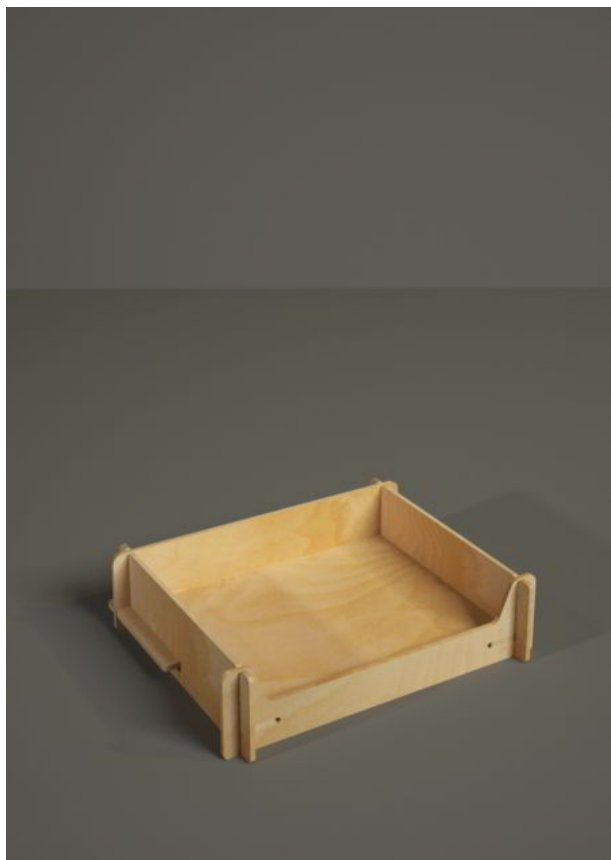

## B1041 - Kelly

(35 L x 30 H x 22 P cm.)

B1041 Kelly it's a tabletop display for food products, cosmetics, house goods or pets items.

Wood thickness: 6 mm.

Suggested max load per shelf: 15-20 Kg.

## B1042 - Fly One

(45 L x 85 H x 30 P cm.)

B1042 Fly One it's a tabletop display for food products, cosmetics, house goods or pets items.

Wood thickness: 6 mm.

Suggested max load per shelf: 15-20 Kg.

## B1043 - Simple Box

(40 L x 9 H x 33 P cm.)

B1043 Simple Box it's a tabletop display for food products, cosmetics, house goods or pets items.

Wood thickness: 6 mm.

Suggested max load per shelf: 15-20 Kg.