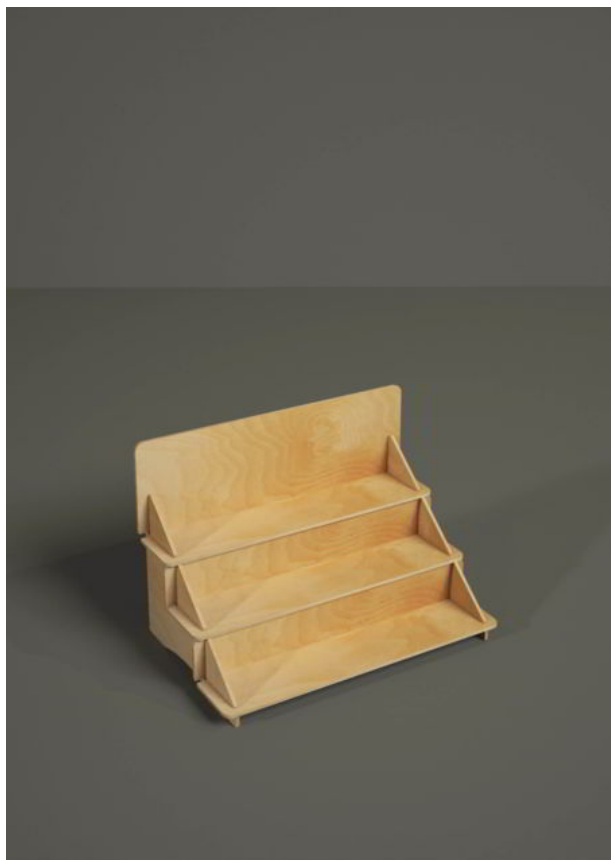

## B1013 - Bellini

(47 L x 77 H x 31 P cm.)

B1013 Bellini it's a tabletop display for food products, cosmetics, house goods or pets items.

Wood thickness: 6 mm.

Suggested max load per shelf: 15-20 Kg.

## B1014 - Negroni

(42 L x 80 H x 42 P cm.)

B1014 Negroni it's a tabletop display for food products, cosmetics, house goods or pets items.

Wood thickness: 6 mm.

Suggested max load per shelf: 15-20 Kg.

## B1015 - Stair

(52 L x 36 H x 33 P cm.)

B1015 Stair it's a tabletop display for food products, cosmetics, house goods or pets items.

Wood thickness: 6 mm.

Suggested max load per shelf: 15-20 Kg.

## B1016 - Spritz

(40 L x 44 H x 31 P cm.)

B1016 Spritz it's a tabletop display for food products, cosmetics, house goods or pets items.

Wood thickness: 6 mm.

Suggested max load per shelf: 15-20 Kg.