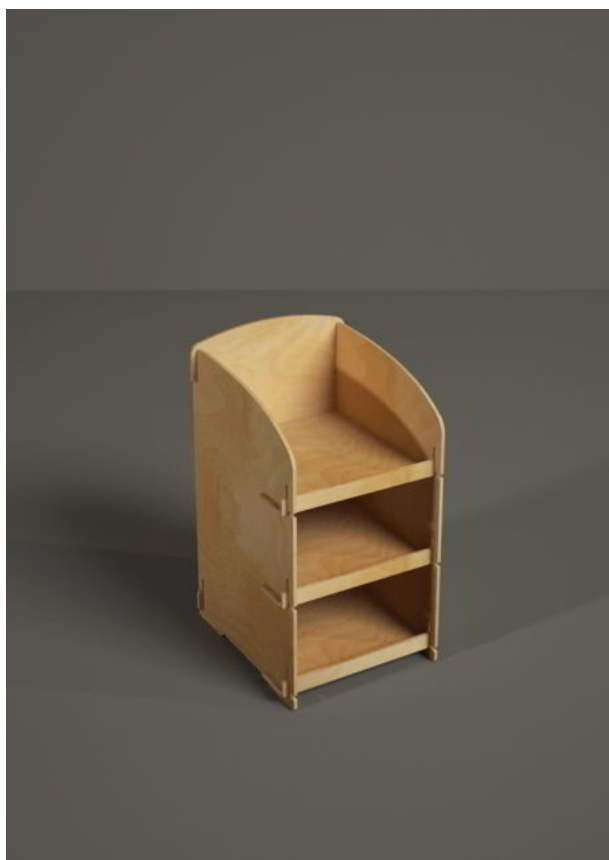

## B1059 - Table Barrel

(39 L x 90 H x 39 P cm.)

B1059 Table Barrel it's a tabletop display for food products, cosmetics, house goods or pets items.

Wood thickness: 6 mm.

Suggested max load per shelf: 15-20 Kg.

## B1060 - Lego

(33 L x 23 H x 15 P cm.)

B1060 Lego it's a tabletop display for food products, cosmetics, house goods or pets items.

Wood thickness: 6 mm.

Suggested max load per shelf: 15-20 Kg.

## B1061 - Holliwood

(29 L x 53 H x 33 P cm.)

B1061 Holliwood it's a tabletop display for food products, cosmetics, house goods or pets items.

Wood thickness: 6 mm.

Suggested max load per shelf: 15-20 Kg.