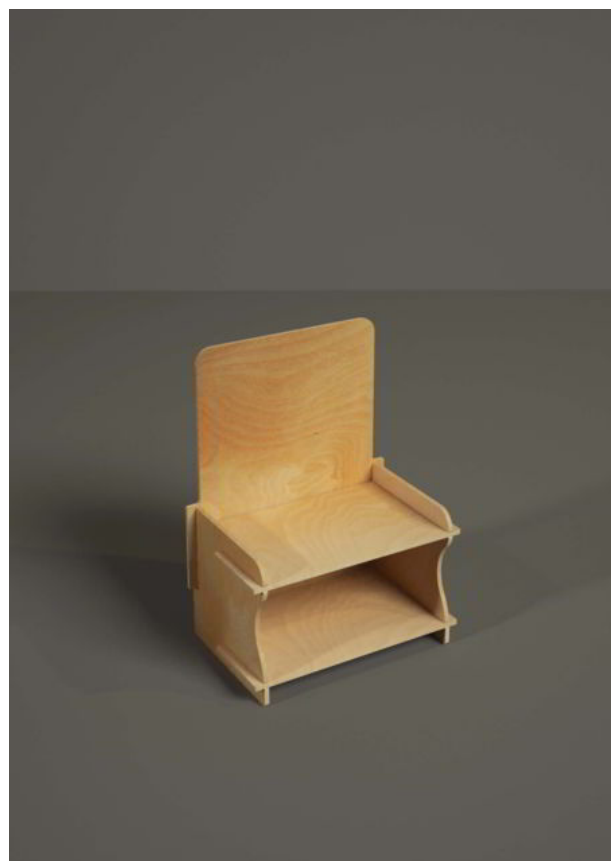

(38 L x 60 H x 40 P cm.)

B1027 Praga it's a tabletop display for food products, cosmetics, house goods or pets items.

Wood thickness: 6 mm.

Suggested max load per shelf: 15-20 Kg.

B1028 - Kir

(29 L x 38 H x 22 P cm.)

B1028 Kir it's a tabletop display for food products, cosmetics, house goods or pets items.

Wood thickness: 6 mm.

Suggested max load per shelf: 15-20 Kg.

B1029 - Highball

(33 L x 60 H x 33 P cm.)

B1029 Highball it's a tabletop display for food products, cosmetics, house goods or pets items.