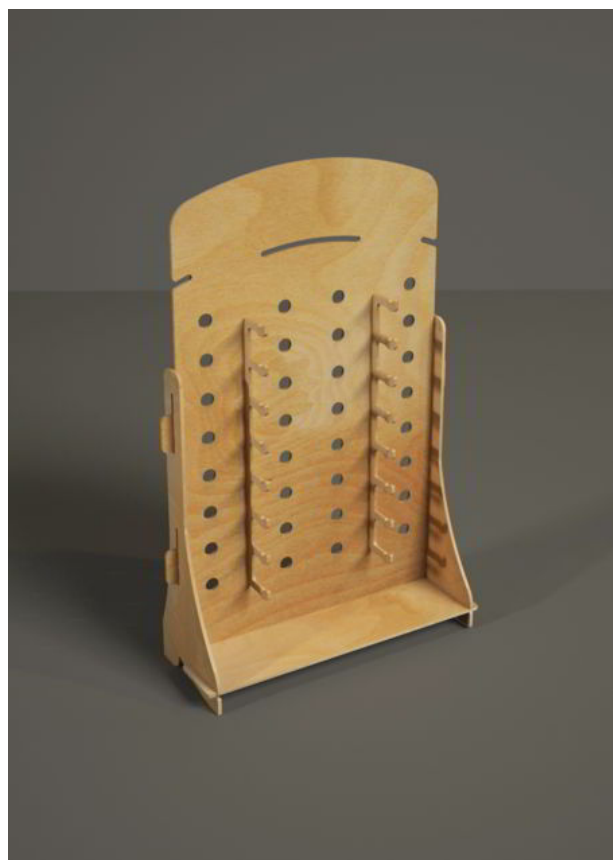

Wood thickness: 6 mm.

Suggested max load per shelf: 15-20 Kg.

B1046 - Smart

(26 L x 54 H x 24 P cm.)

B1046 Smart it's a tabletop display for food products, cosmetics, house goods or pets items.

Wood thickness: 6 mm.

Suggested max load per shelf: 15-20 Kg.

B1047 - Caipiroska

(52 L x 82 H x 20 P cm.)

B1047 Caipiroska it's a tabletop display for food products, cosmetics, house goods or pets items. Questo espositore ha lo spazio per esporre 16 paia di occhiali