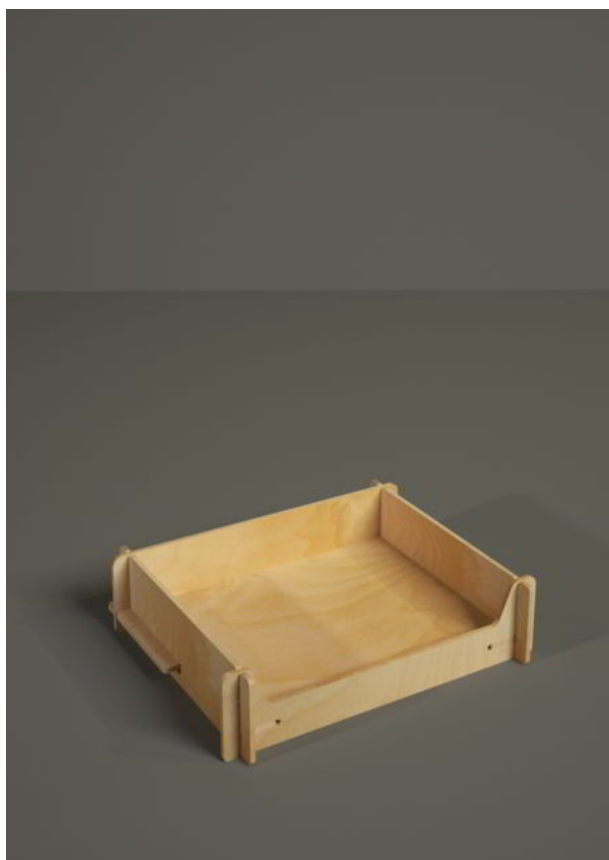

B1041 - Kelly

(35 L x 30 H x 22 P cm.)

B1041 Kelly it's a tabletop display for food products, cosmetics, house goods or pets items.

Wood thickness: 6 mm.

Suggested max load per shelf: 15-20 Kg.

B1042 - Fly One

(45 L x 85 H x 30 P cm.)

B1042 Fly One it's a tabletop display for food products, cosmetics, house goods or pets items.

Wood thickness: 6 mm.

Suggested max load per shelf: 15-20 Kg.

B1043 - Simple Box

(40 L x 9 H x 33 P cm.)

B1043 Simple Box it's a tabletop display for food products, cosmetics, house goods or pets items.

Wood thickness: 6 mm.

Suggested max load per shelf: 15-20 Kg.

B1044 - Modular Box

(40 L x 11 H x 33 P cm.)