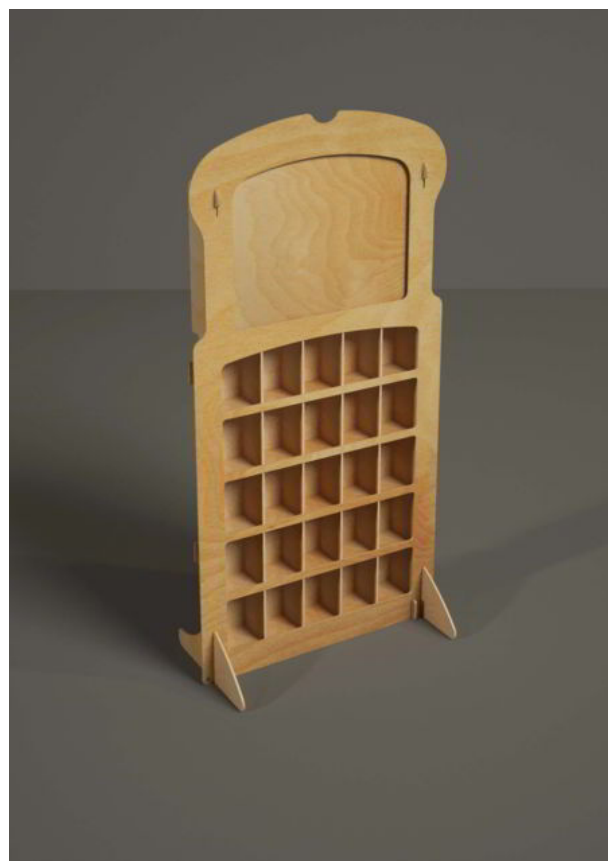

B1054 - Bistrot

(54 L x 76 H x 28 P cm.)

B1054 Bistrot it's a tabletop display for food products, cosmetics, house goods or pets items.

Wood thickness: 6 mm.

Suggested max load per shelf: 15-20 Kg.

B1056 - Post Card

(72 L x 145 H x 48 P cm.)

B1056 Post Card it's a tabletop display for food products, cosmetics, house goods or pets items.

Wood thickness: 6 mm.

Suggested max load per shelf: 15-20 Kg.

B1057 - Arturo

(49 L x 73 H x 38 P cm.)