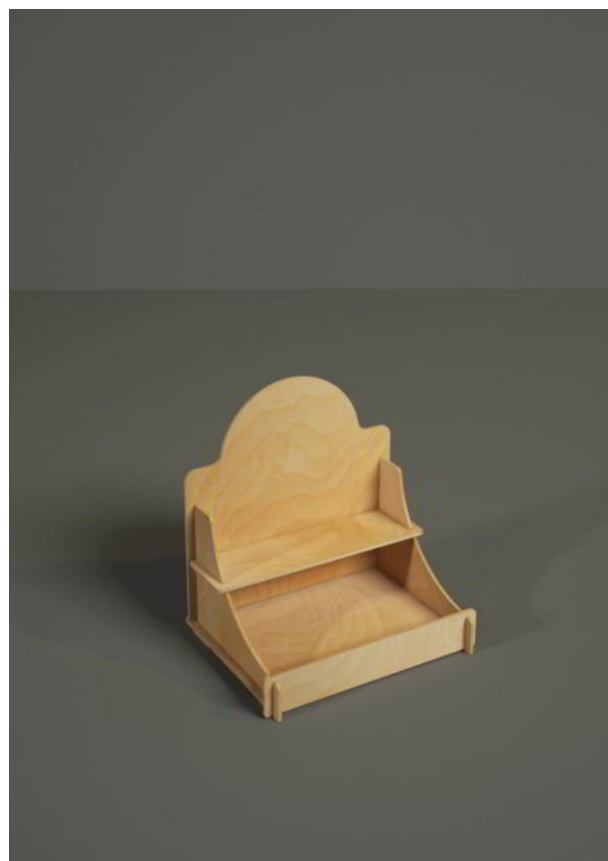

Tabletop displays

Tabletop wooden displays are the perfect choice to give visibility and prestige to your products.

Suitable for advertising flyers and generally to promote your products on the reception desks, information points or even near the cash desks, as a last chance to purchase.

B1015 - Stair

(52 L x 36 H x 33 P cm.)

B1015 Stair it's a tabletop display for food products, cosmetics, house goods or pets items.

Wood thickness: 6 mm.

Suggested max load per shelf: 15-20 Kg.

B1016 - Spritz

(40 L x 44 H x 31 P cm.)

B1016 Spritz it's a tabletop display for food products, cosmetics, house goods or pets items.

Wood thickness: 6 mm.

Suggested max load per shelf: 15-20 Kg.

B1018 - Tom Collins

(23 L x 35 H x 35 P cm.)

B1018 Tom Collins it's a tabletop display for food products, cosmetics, house goods or pets items.

Wood thickness: 6 mm.

Suggested max load per shelf: 15-20 Kg.

B1019 - Cuba Libre

(27 L x 26 H x 25 P cm.)