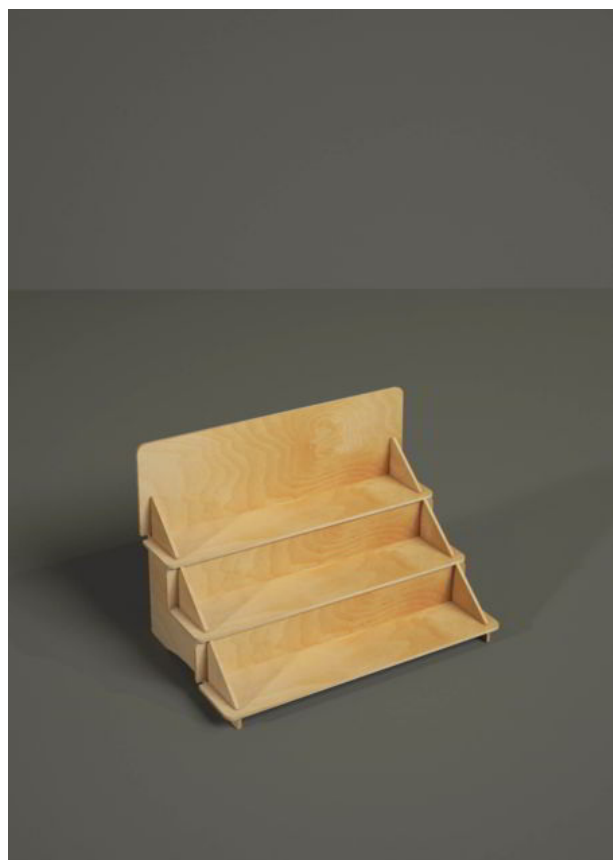

Tabletop displays

Tabletop wooden displays are the perfect choice to give visibility and prestige to your products.

Suitable for advertising flyers and generally to promote your products on the reception desks, information points or even near the cash desks, as a last chance to purchase.

Wood thickness: 6 mm.

Suggested max load per shelf: 15-20 Kg.

B1013 - Bellini

(47 L x 77 H x 31 P cm.)

B1013 Bellini it's a tabletop display for food products, cosmetics, house goods or pets items.

Wood thickness: 6 mm.

Suggested max load per shelf: 15-20 Kg.

B1014 - Negroni

(42 L x 80 H x 42 P cm.)

B1014 Negroni it's a tabletop display for food products, cosmetics, house goods or pets items.

Wood thickness: 6 mm.

Suggested max load per shelf: 15-20 Kg.

B1015 - Stair

(52 L x 36 H x 33 P cm.)

B1015 Stair it's a tabletop display for food products, cosmetics, house goods or pets items.

Wood thickness: 6 mm.

Suggested max load per shelf: 15-20 Kg.

B1016 - Spritz