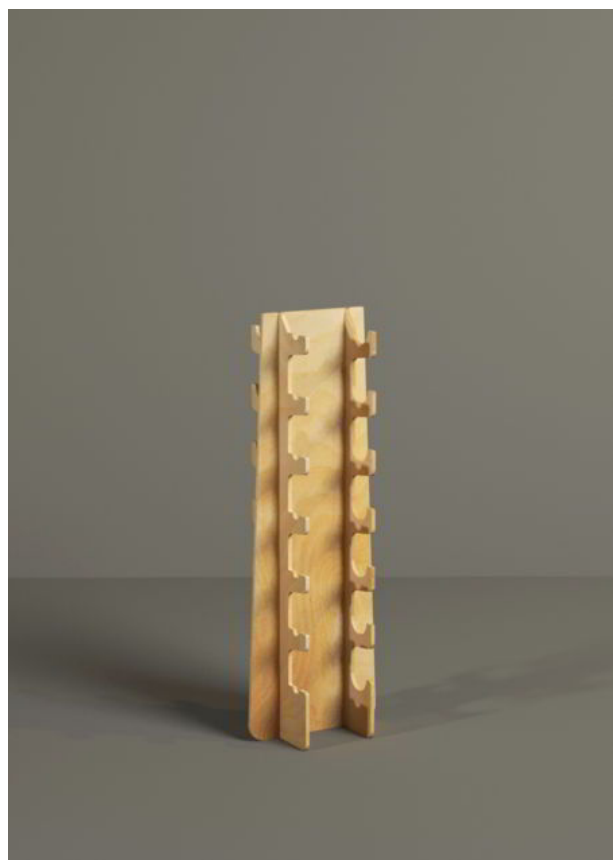

C3001 - Bayswater

(31 L x 124 H x 30 P cm.)

C3001 Bayswater it's an island cellar for wine bottles, liqueurs or bottled beverages.

Questa cantinetta può contenere 14 bottiglie

Wood type: 12 mm.

Suggested max load per shelf: 35-40 Kg.