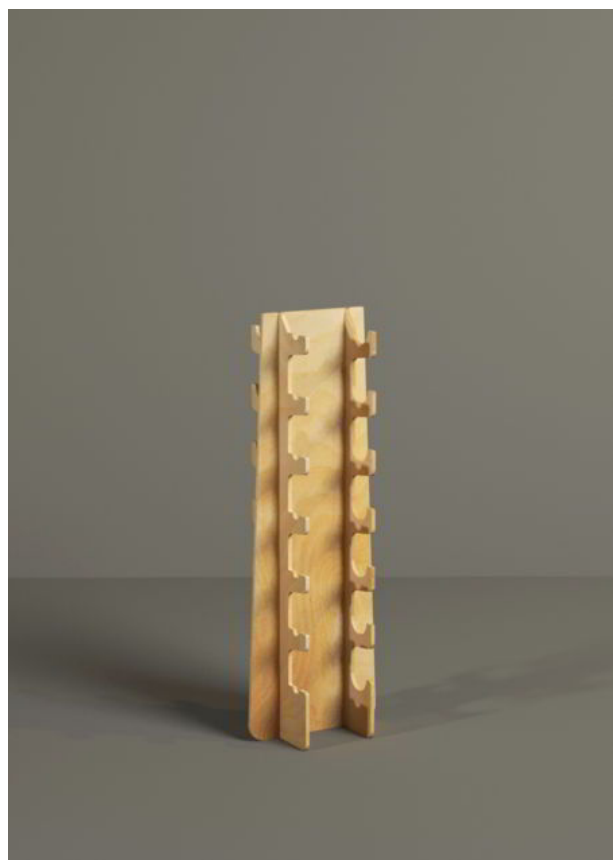

C3001 - Bayswater

(31 L x 124 H x 30 P cm.)

C3001 Bayswater it's an island cellar for wine bottles, liqueurs or bottled beverages.

Questa cantinetta può contenere 14 bottiglie

Wood thickness: 12 mm.

Suggested max load per shelf: 35-40 Kg.