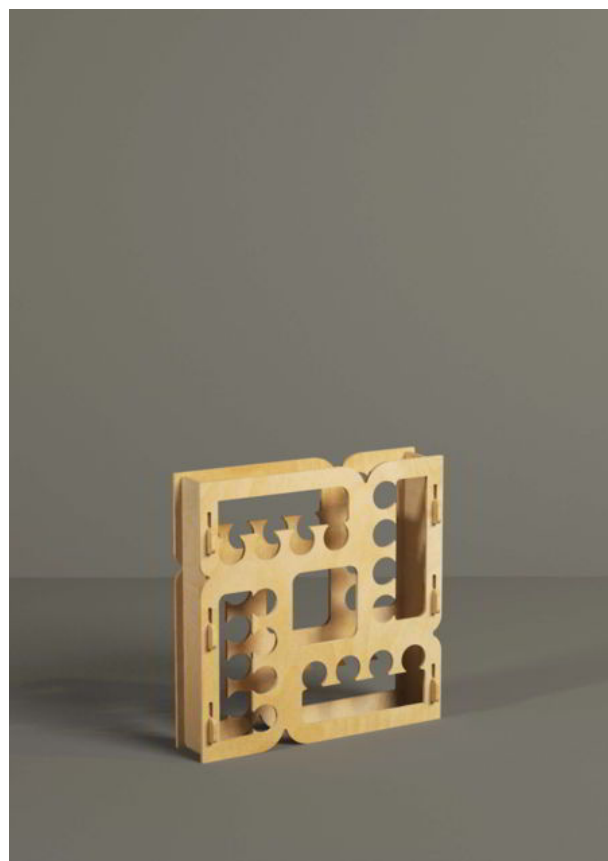

C3003 - Brera

(97 L x 83 H x 15 P cm.)

C3003 Brera it's a cellar for wine bottles, liqueurs or bottled beverages.

Questa cantinetta può contenere 25 bottiglie

Wood thickness: 9 mm.

Suggested max load per shelf: 25-30 Kg.

C3004 - Casablanca

(80 L x 80 H x 21 P cm.)

C3004 Casablanca it's a cellar for wine bottles, liqueurs or bottled beverages.

Questa cantinetta può contenere 16 bottiglie

Wood thickness: 9 mm.

Suggested max load per shelf: 25-30 Kg.