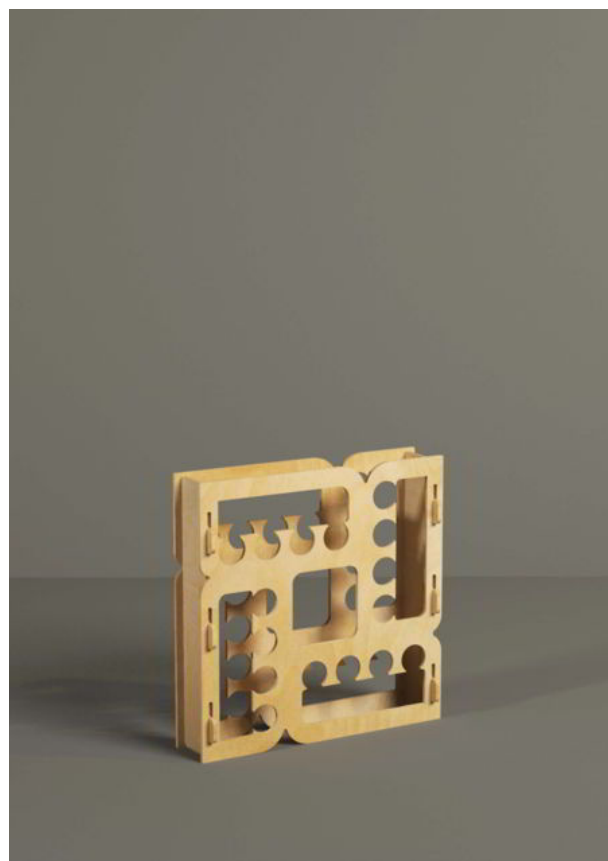

C3004 - Casablanca

(80 L x 80 H x 21 P cm.)

C3004 Casablanca it's a cellar for wine bottles, liqueurs or bottled beverages.

Questa cantinetta può contenere 16 bottiglie

Wood thickness: 9 mm.

Suggested max load per shelf: 25-30 Kg.